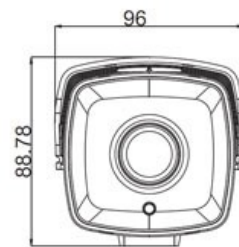

## CP- GTC-T20R7

2 MP Astra HD Array Bullet Camera - 70 Mtr.

**Astra** HD  
camera

### Main Features

- 1/2.7" 2 MP HQIS Pro Image Sensor
- 25/30fps@1080P
- Day/Night(ICR), AWB, AGC, BLC
- Plug-n-Play HD/SD Camera
- 16 mm Lens
- Equipped with fine IR LEDs for clearer night vision
- Array Range of 70 Mtr.
- Compatible with HDx, AHD, HDCVI, CVBS and HDTVI DVRs
- IP66

### Specification

1/2.7" 2 MP HQIS Pro Image Sensor  
Color(0.1Lux),White and Black(0.01Lux IR LED On)  
1/50s(1/60s)-1/100,000s (Auto/Fixed)  
Auto  
16 mm  
Auto  
≥52dB  
Auto  
  
1.0Vp-p Composite Output (75Ω / BNC), HD-AHD(1080P)\ HD-TVI(1080P)\ HD-CVI(1080P)\ CVBS, AHD Default setting  
  
1080P@25 fps  
Support  
Array Range of 70 Mtr.  
4 pcs array  
- 20°C~ 55°C  
10% ~ 90%  
DC12V(+/-10%)  
0.4W(2.5W after IR LED Powered on)  
IP66  
184mm x 96mm x 89mm  
0.8Kg.