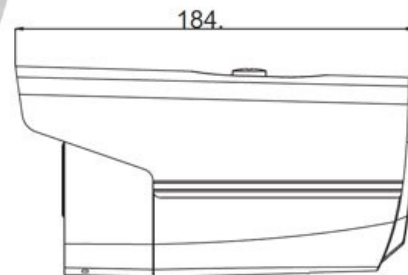

### Main Features

- 1/2.7" 2 MP HQIS Pro Image Sensor
- 25/30fps@1080P
- Day/Night(ICR), AWB, AGC, BLC
- Plug-n-Play HD/SD Camera
- 16 mm Lens
- Equipped with fine IR LEDs for clearer night vision
- Array Range of 70 Mtr.
- Compatible with HDx, AHD, HDCVI, CVBS and HDTVI DVRs
- IP66